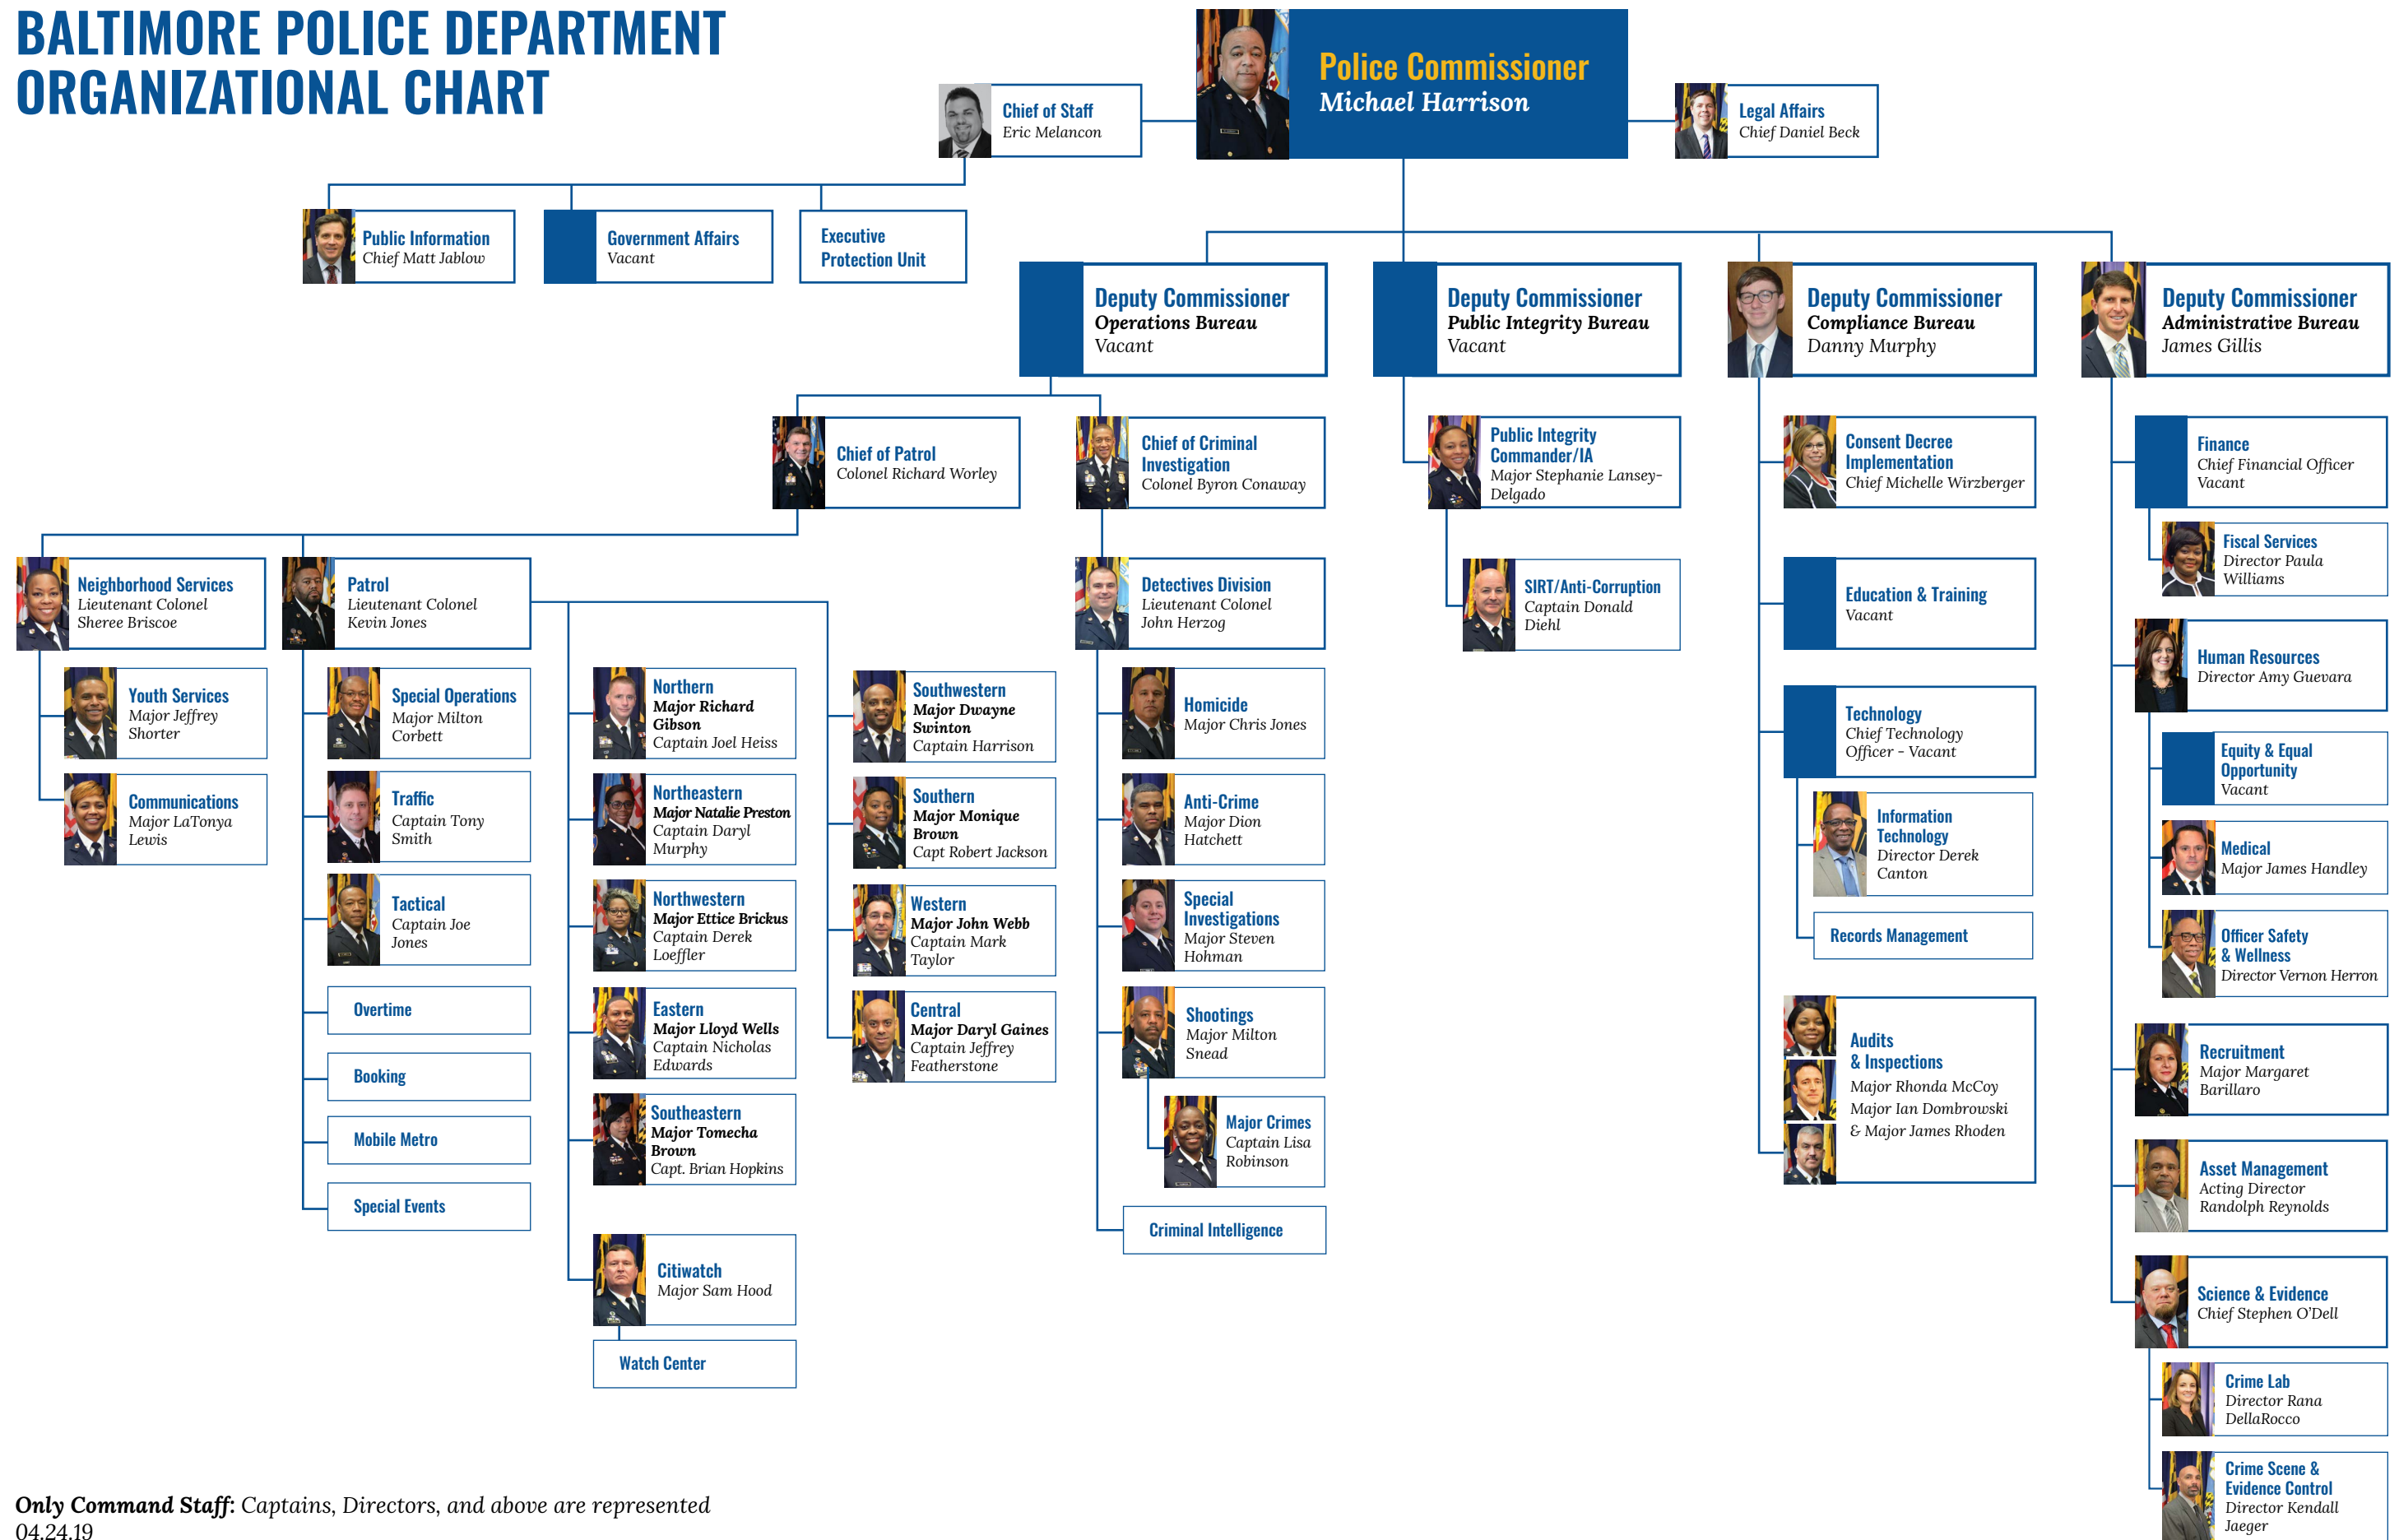

BALTIMORE POLICE DEPARTMENT ORGANIZATIONAL CHART

Only Command Staff: Captains, Directors, and above are represented
04.24.19